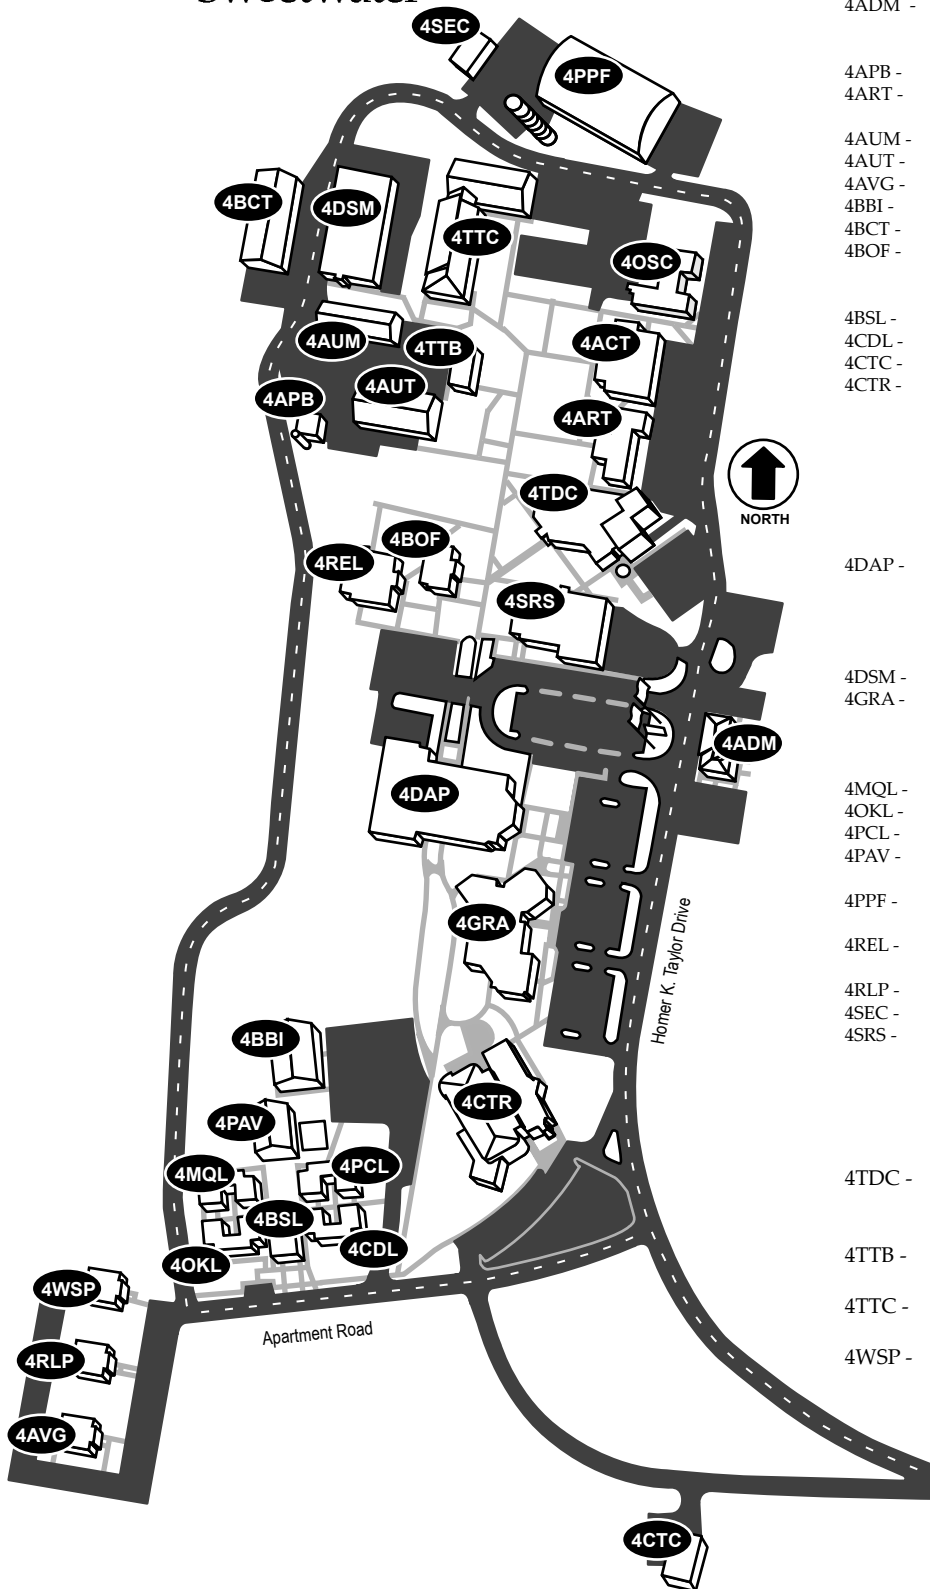

Texas State Technical College West Texas Sweetwater

Campus Map

- 4ACT - Air Conditioning and Refrigeration Technology
- 4ADM - Campus Administration
Office of the President, Faculty/Staff Development,
Grants Office, Human Resources, Institutional Research
- 4APB - Auto Collision Repair Paint Booth
- 4ART - Applied Engineering Technology
Automation Robotics Lab
- 4AUM - Automotive Center
- 4AUT - Wade Forester Automotive Center
- 4AVG - The Avenger Apartments
- 4BBI - The Bluebonnet Inn
- 4BCT - Building Construction Technology
- 4BOF - Business Office
Cashier, Student Accounting, Financial Services,
Purchasing
- 4BSL - Book Store/Laundry Facilities
- 4CDL - The Cedar Lodge
- 4CTC - Corrosion Training Center
- 4CTR - THE CENTER
Associate Dean of Students,
Cardiovascular Fitness and Strength Training Center,
Continuing Education/Camps/Conferences,
Food Services/Cafeteria, Health Services, Housing,
Information Station, Intramurals, Mail Boxes,
Seminar Room, Student Activities, Student Government,
Student Game Room, Student Lounge
- 4DAP - D. A. Pevehouse Technology Center
Career Planning and Placement, Copy Center,
Developmental Education, Electronics Technology,
Emergency Medical Services, Library,
Success for Our Students (SOS), Vocational Nursing
- 4DSM - Diesel Technology
- 4GRA - Graphics Building
Auditorium, Computer Information Technology,
Computer Network Systems & Administration,
Computer Science Technology, Associate Dean of Instruction
- 4MQL - The Mesquite Lodge
- 4OKL - The Oak Lodge
- 4PCL - The Pecan Lodge
- 4PAV - Outdoor Pavilion
Outdoor Basketball Court
- 4PPF - Physical Plant
Maintenance, Shipping and Receiving
- 4REL - General Education
Health Information Technology
- 4RLP - The Rolling Plains Apartments
- 4SEC - Campus Police
- 4SRS - Lance Sears Industrial Technology Center
Americans with Disabilities Act, Campus Information,
Counseling and Testing, Financial Aid,
Marketing and New Student Admissions,
Registrar and Records Offices, Sponsored Programs,
Student Welcome Center
- 4TDC - R. Temple Dickson Center for Engineering Technologies
Culinary Arts Technology, Digital Imaging and Design,
Drafting and Design Technology, Workforce Training
- 4TTB - Digital Communications
Campus Telecommunications/Network Services
- 4TTC - Transportation Technologies Center
Auto Collision Repair Technology, Automotive Technology
- 4WSP - The WASP Apartments